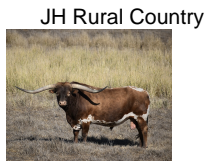

Courtesy of Twisted Horn Cattle Company LLC

THCC Country Jelly

Date of Birth: 12/04/2021
Registration 1: CI341222

TTT: 25.5000 on 11/13/2022

JH RURALY SCREWED

JH JET'S MAZUE'S BLOSSOM

SANTEE CHEX

Pacific Lollipop