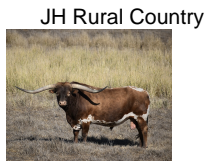

Courtesy of Twisted Horn Cattle Company LLC

**THCC Country Jelly**

Date of Birth: 12/04/2021  
Registration 1: CI341222

TTT: 25.5000 on 11/13/2022

JH RURALY SCREWED

JH JET'S MAZUE'S BLOSSOM

SANTEE CHEX

Pacific Lollipop