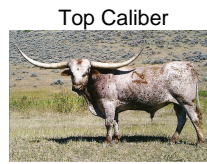

THR LOLLY LEIGH

Date of Birth: 04/21/2019
Registration 1: CI325712
Breeder: Twisted Horn Ranch
Owner: Twisted Horn Cattle Company LLC

TTT: 62.2500 on 03/26/2023

HUNTS COMMAND RESPECT

Tommie Lee